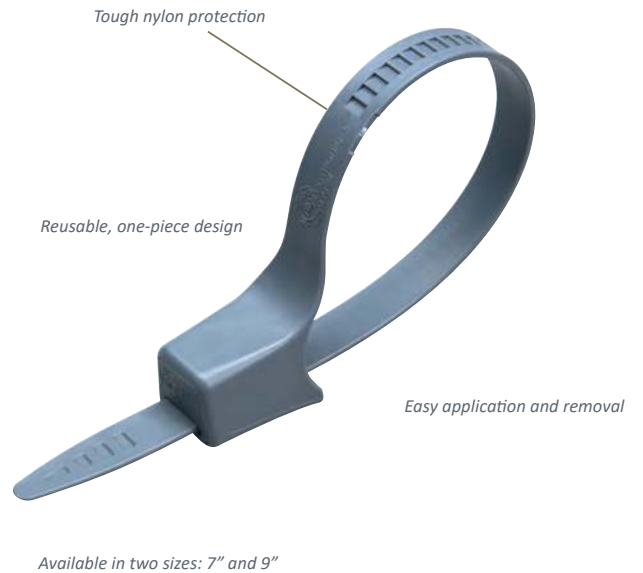

Cable Locks

Cinch Wrap

Hard-to-protect products demand the flexible security of Checkpoint's S3 Cinch Wraps. They cinch snugly to large or unwieldy merchandise, offering a visible deterrent to thieves. They are easy and intuitive to apply and remove.

KEY FEATURES:

- Reusable, one-piece design
- Available in two sizes: 7" and 9"
- Easy to apply and remove
- 1 Alarm activates EAS gates

SUGGESTED APPLICATIONS:

- Sporting equipment
- Anything with a handle
- Spirits

SUGGESTED DETACHERS BY LOCKING MECHANISM:

S3 Lock: S3 Handkeys (10006401, 10006402, 10006398, 10006399, 10006347, 9286317, 10006400, 9409394). More info in keys section of the catalogue.

ORDER CODE	SAP CODE	DESCRIPTION	EXTERNAL DIM. (H x W x L)	CARTON WEIGHT	CARTON QTY.
SNWRAP2ND	9175079	Cinch Wrap 7" - AM	1.36"H x 0.99"W x 8.75"L	7 lbs. (4 kg)	200
SNWRAP2RFR	9169250	Cinch Wrap 7" - RF	(3.50 cmH x 2.50 cmW x 27.30 cmL)		
SNWRAP3ND	9183057	Cinch Wrap 9" - AM	1.36"H x 0.99"W x 12.75"L	7 lbs. (4 kg)	200
SNWRAP3RFR	9169251	Cinch Wrap 9" - RF	(3.50 cmH x 2.50 cmW x 32.40 cmL)