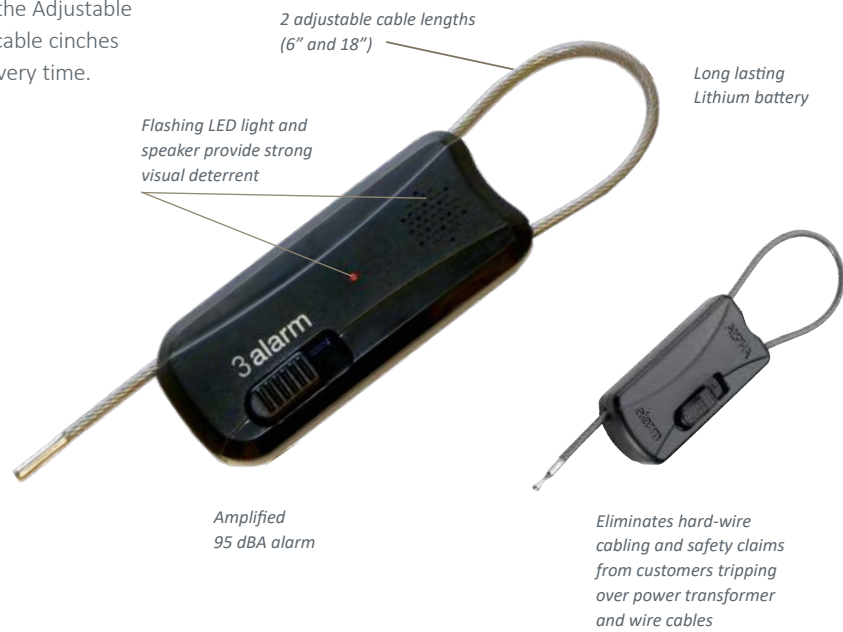

Cable Loks

1, 2 & 3 Alarm® Adjustable Cable Lok®

Available in 1 and 3 Alarm technology, the patented design of the Adjustable CableLok provides strong and flexible security. The adjustable cable cinches down onto the merchandise creating a custom, protected fit every time.

KEY FEATURES:

- 7x7 strand aircraft grade cable
- 1, 2 or 3 alarm
- Two adjustable cable lengths — 6" & 18"
- Tough, secure and reusable
- Adjusts to fit tightly around merchandise

SUGGESTED APPLICATIONS:

- Copper tubing
- Grills
- Lawn mowers
- Power hand tools
- Sporting equipment
- Briefcases
- Display merchandise
- Clamshell-packaged merchandise

3 ALARM TECHNOLOGY:

- EAS Protection: Activates EAS alarm if a breach occurs
- Early Detection: Alarms when merchandise is tampered with in store
- Extended Range: Self alarms if merchandise is removed from store

SUGGESTED DETACHERS BY LOCKING MECHANISM:

S3 Lock: S3 Handkeys (10006401, 10006402, 10006398, 10006399, 10006347, 9286317, 10006400, 9409394). More info in keys section of the catalogue.

ORDER CODE	SAP CODE	DESCRIPTION	EXTERNAL DIM. (L x W x D)	CARTON QTY.
ADJCLSND	9298599	1 Alarm Adjustable CableLok AM - 6" (15.24 cm)	Housing - 2.68"L x 1.26"W x 0.70"D	25
ADJCLSRF	9298600	1 Alarm Adjustable CableLok RF - 6" (15.24 cm)	(6.80 cmL x 3.20 cmW x 1.77 cmD)	25
ADJCLLND*	9298664	1 Alarm Adjustable CableLok AM - 18" (45.75 cm)	Housing - 2.68"L x 1.26"W x 0.70"D	25
ADJCLLRF	9298665	1 Alarm Adjustable CableLok RF - 18" (45.75 cm)	(6.80 cmL x 3.20 cmW x 1.77 cmD)	25
2ALADJCLSND	10003271	2 Alarm Adjustable CableLok AM - 6" (15.24 cm)	Housing - 3.50"L x 1.50"W x 0.77"D	25
2ALADJCLSRF	10003272	2 Alarm Adjustable CableLok RF - 6" (15.24 cm)	(8.89 cmL x 3.78 cmW x 1.96 cmD)	25
2ALADJCLLRF	10003270	2 Alarm Adjustable CableLok RF - 18" (45.75 cm)	Housing - 2.68"L x 1.26"W x 0.70"D	25
			(6.80 cmL x 3.20 cmW x 1.77 cmD)	
3ALADJCLSRF	10003506	3 Alarm Adjustable CableLok RF - 6" (15.24 cm)	Housing - 3.50"L x 1.50"W x 0.77"D	25
			(8.89 cmL x 3.78 cmW x 1.96 cmD)	

*This product is available only as MTO (make to order).