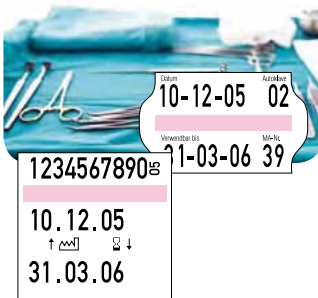

METO as a multinational supplier and manufacturer of labeling products, provides labeling solutions for any size of supply chain from point of manufacture to the end user.

An easy way to manage your stock rotation system, tracking and organizing your food inventory with Meto shelf-life labeling.