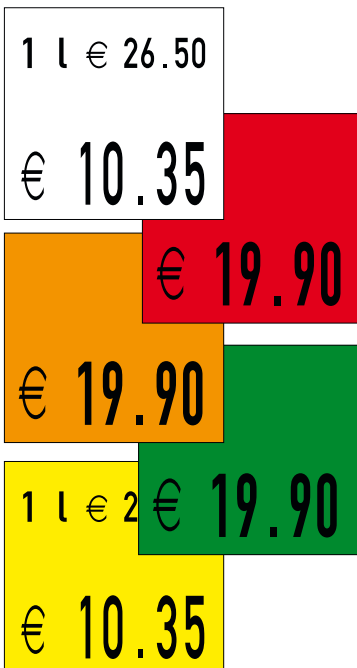

■ Art. no.: 8558100	white	1.1	removable
■ Art. no.: 8552101	white	2	permanent
■ Art. no.: 9191400	white	3	textile
■ Art. no.: 9191460	white	4	super permanent
■ Art. no.: 9214688	white	5	deepfreeze
■ Art. no.: 9005260	fluor red	1.1	removable
■ Art. no.: 8552121	fluor red	2	permanent
■ Art. no.: 9215624	fluor red	4	super permanent
■ Art. no.: 9214690	fluor red	5	deepfreeze
■ Art. no.: 9197318	fluor orange	1.1	removable
■ Art. no.: 8552122	fluor orange	2	permanent
■ Art. no.: 9191521	fluor orange	4	super permanent
■ Art. no.: 9214689	fluor orange	5	deepfreeze
■ Art. no.: 9162887	fluor yellow	1.1	removable
■ Art. no.: 9214686	fluor yellow	2	permanent
■ Art. no.: 9210573	fluor yellow	4	super permanent
■ Art. no.: 9145968	fluor yellow	5	deepfreeze
■ Art. no.: 9189624	fluor green	1.1	removable
■ Art. no.: 8552124	fluor green	2	permanent
■ Art. no.: 9144070	fluor green	4	super permanent
■ Art. no.: 9183233	fluor green	5	deepfreeze