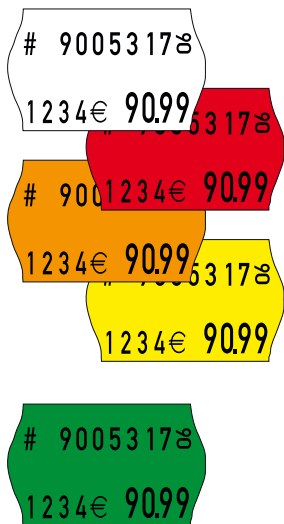

METO STANDARD LABELS

METO Standard Labels

METO EAGLE® M

METO ProLine M (model before 01/2011)

22 x 16 mm wavy edge, 1.200 labels per roll, 42 rolls per box

■ Art. no.: 9143462	white	1.1	removable
■ Art. no.: 8582101	white	2	permanent
■ Art. no.: 9406011	white	3	textile
■ Art. no.: 9406012	white	4	super permanent
■ Art. no.: 9214678	white	5	deepfreeze
■ Art. no.: 9297121	fluor red	1.1	removable
■ Art. no.: 9214677	fluor red	2	permanent
■ Art. no.: on request	fluor red	4	super permanent
■ Art. no.: 9214679	fluor red	5	deepfreeze
■ Art. no.: 9226867	fluor orange	1.1	removable
■ Art. no.: 9164027	fluor orange	2	permanent
■ Art. no.: on request	fluor orange	4	super permanent
■ Art. no.: 9167551	fluor orange	5	deepfreeze
■ Art. no.: 9454122	fluor yellow	1.1	removable
■ Art. no.: 9214675	fluor yellow	2	permanent
■ Art. no.: 9003955	fluor yellow	4	super permanent
■ Art. no.: 9214680	fluor yellow	5	deepfreeze
■ Art. no.: 9454124	fluor green	1.1	removable
■ Art. no.: 9293807	fluor green	2	permanent
■ Art. no.: 9454096	fluor green	4	super permanent
■ Art. no.: 9434220	fluor green	5	deepfreeze