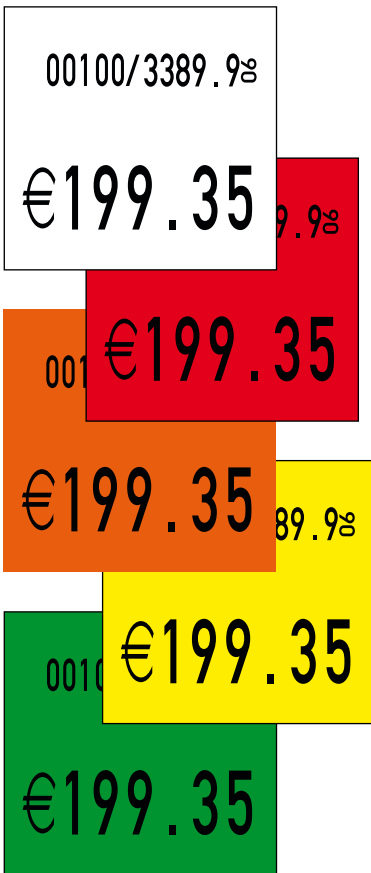

METO STANDARD LABELS

METO Standard Labels

METO ProLine XXL

36 x 35 mm wavy edge, 500 labels per roll, 24 rolls per box

■ Art. no.: 9194556	white	1.1	removable
■ Art. no.: 9005133	white	2	permanent
■ Art. no.: 9296507	white	3	textile
■ Art. no.: 9171544	white	4	super permanent
■ Art. no.: 9214713	white	5	deepfreeze
■ Art. no.: on request	fluor red	1.1	removable
■ Art. no.: 9214711	fluor red	2	permanent
■ Art. no.: 9454125	fluor red	4	super permanent
■ Art. no.: 9214714	fluor red	5	deepfreeze
■ Art. no.: 9195947	fluor orange	1.1	removable
■ Art. no.: 9214728	fluor orange	2	permanent
■ Art. no.: on request	fluor orange	4	super permanent
■ Art. no.: 9214730	fluor orange	5	deepfreeze
■ Art. no.: 9281719	fluor yellow	1.1	removable
■ Art. no.: 9214729	fluor yellow	2	permanent
■ Art. no.: 9454126	fluor yellow	4	super permanent
■ Art. no.: 9209104	fluor yellow	5	deepfreeze
■ Art. no.: on request	fluor green	1.1	removable
■ Art. no.: 9214712	fluor green	2	permanent
■ Art. no.: on request	fluor green	4	super permanent
■ Art. no.: on request	fluor green	5	deepfreeze