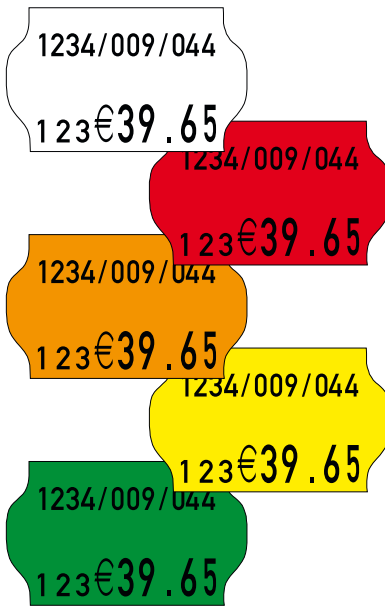

METO STANDARD LABELS

METO Standard Labels

METO EAGLE® L

METO ProLine L (model before 01/2013)

32 x 19 mm wavy edge, 1.000 labels per roll, 30 rolls per box

■ Art. no.: 8548100	white	1.1	removable
■ Art. no.: 8542100	white	2	permanent
■ Art. no.: 8543100	white	3	textile
■ Art. no.: 8544100	white	4	super permanent
■ Art. no.: 8547100	white	5	deepfreeze
■ Art. no.: 9158154	fluor red	1.1	removable
■ Art. no.: 9214650	fluor red	2	permanent
■ Art. no.: 9163665	fluor red	4	super permanent
■ Art. no.: 9183004	fluor red	5	deepfreeze
■ Art. no.: 9173177	fluor orange	1.1	removable
■ Art. no.: 8542128	fluor orange	2	permanent
■ Art. no.: 9189535	fluor orange	4	super permanent
■ Art. no.: 8546128	fluor orange	5	deepfreeze
■ Art. no.: 9182669	fluor yellow	1.1	removable
■ Art. no.: 9189368	fluor yellow	2	permanent
■ Art. no.: 9234315	fluor yellow	4	super permanent
■ Art. no.: 9214698	fluor yellow	5	deepfreeze
■ Art. no.: 9400096	fluor green	1.1	removable
■ Art. no.: 8542129	fluor green	2	permanent
■ Art. no.: 9136719	fluor green	4	super permanent
■ Art. no.: 9182945	fluor green	5	deepfreeze