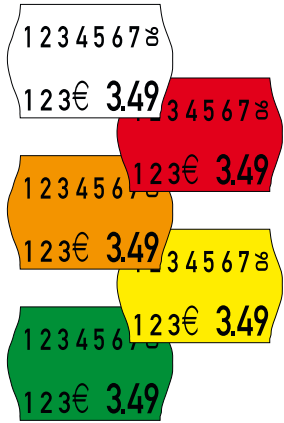

METO STANDARD LABELS

METO Standard Labels

METO EAGLE® M

METO ProLine M (model before 01/2011)

22 x 16 mm wavy edge, 1.200 labels per roll, 42 rolls per box

■ Art. no.: 9143462	white	1.1	removable
■ Art. no.: 8582101	white	2	permanent
■ Art. no.: 9406011	white	3	textile
■ Art. no.: 9406012	white	4	super permanent
■ Art. no.: 9214678	white	5	deepfreeze
■ Art. no.: 9297121	fluor red	1.1	removable
■ Art. no.: 9214677	fluor red	2	permanent
■ Art. no.: on request	fluor red	4	super permanent
■ Art. no.: 9214679	fluor red	5	deepfreeze
■ Art. no.: 9226867	fluor orange	1.1	removable
■ Art. no.: 9164027	fluor orange	2	permanent
■ Art. no.: on request	fluor orange	4	super permanent
■ Art. no.: 9167551	fluor orange	5	deepfreeze
■ Art. no.: 9454122	fluor yellow	1.1	removable
■ Art. no.: 9214675	fluor yellow	2	permanent
■ Art. no.: 9003955	fluor yellow	4	super permanent
■ Art. no.: 9214680	fluor yellow	5	deepfreeze
■ Art. no.: 9454124	fluor green	1.1	removable
■ Art. no.: 9293807	fluor green	2	permanent
■ Art. no.: 9454096	fluor green	4	super permanent
■ Art. no.: 9434220	fluor green	5	deepfreeze