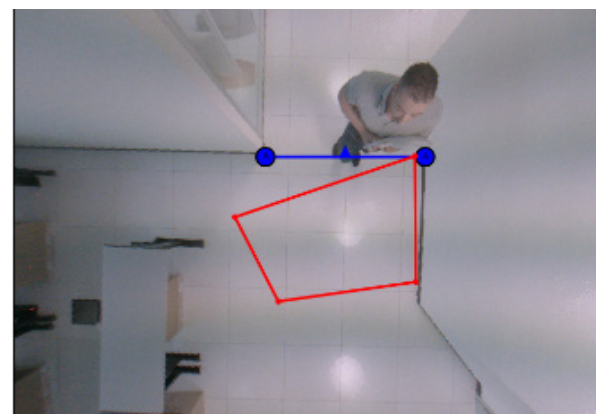

Visiplus 3D sensor	Mounting height	Coverage
90 Series	 210 – 350 cm	 30 m²
180 Series	 300 – 600 cm	 64 m²