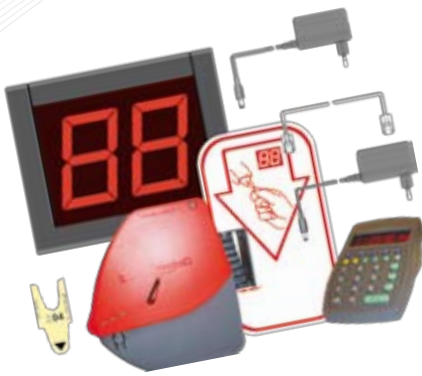

TURN-O-MATIC MEDIUM

START PACK M32

UAN 38378360

Choose a Plug & Play Pack, single or parallel service (multiple service counters)
START Packs include 6 ticket rolls x 4000 tickets.
START Packs are also available in other configurations and options such as 3-digit displays and more...