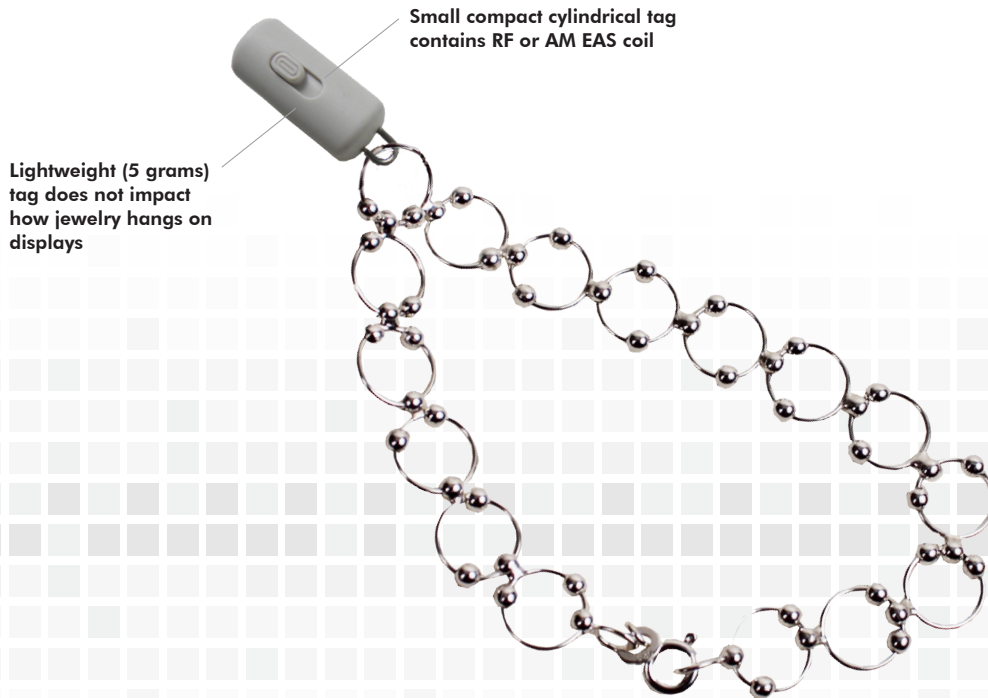

Jewel Lok™

Loose Jewelry Solution

Attaches directly to the merchandise, not the packaging

Jewel Lok™ offers superior security to dramatically reduce shrink. Jewel Lok is the only solution on the market that attaches directly to the jewelry - protecting the merchandise not the packaging. Jewel Lok is quickly and easily removed using an Alpha HandKey or XT Detacher.

Small compact cylindrical tag contains RF or AM EAS coil

Lightweight (5 grams) tag does not impact how jewelry hangs on displays

SUGGESTED APPLICATIONS:
Necklaces, bracelets & other loose jewelry items

Hook is coated in plastic to prevent scratches on jewelry

Hardened steel hook cannot be cut with scissors or nail clippers

Provides benefit denial level of protection - jewelry will break before tag can be compromised

show. secure. sell.

Alpha's single key solution to control high-theft

ORDER CODE	SAP CODE	DESCRIPTION	EXTERNAL DIM. (L x H x D)	WEIGHT	CARTON QTY
Necklace/brac0001-AM	10100336	Loose Jewelry - AM	1.54"L x .54"H x .57"D	5 grams/tag	Master Carton - 2, 000
Necklace/brac0001 - RF	10100426	Loose Jewelry - RF	(3.91 cmL x 1.37 cmH x 1.45 cmD)		Inner Carton - 500